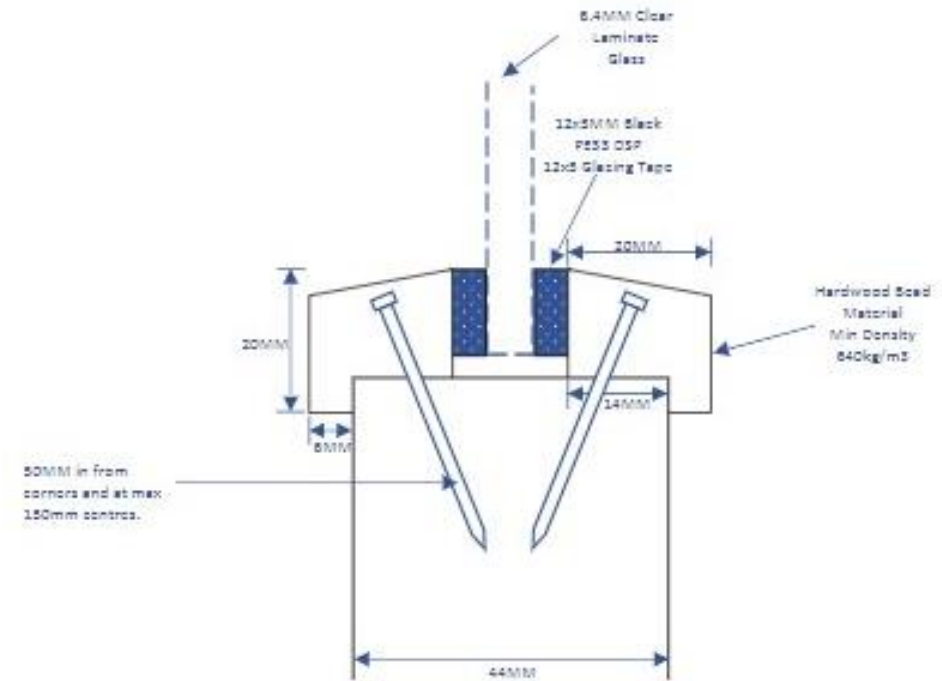

## Bolection / Hockey Stop Beading Detail

- ✓ For use on internal vision panels or screens
- ✓ Suitable for internal configurations
- ✓ Supplied in a hardwood material
- ✓ Finishes include lacquered, stained, or primed