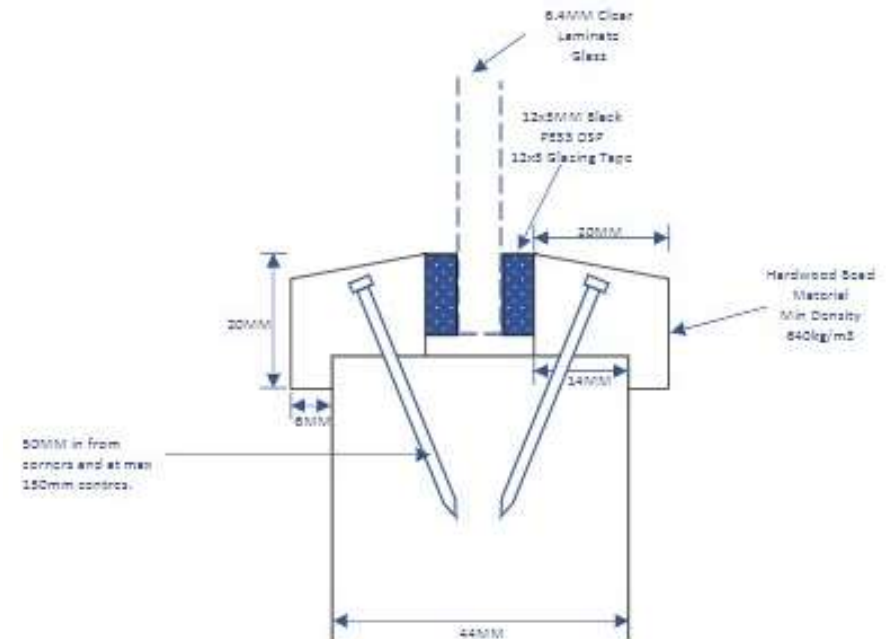

Bolection / Hockey Stop Beading Detail

- ✓ For use on internal vision panels or screens
- ✓ Suitable for internal configurations
- ✓ Supplied in a hardwood material
- ✓ Finishes include lacquered, stained, primed or PVC wrapped