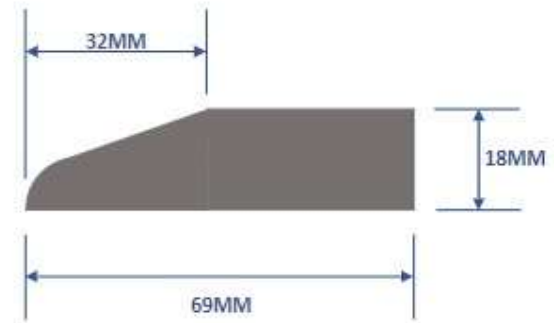

Chamfer and Rounded Architrave Detail

- ✓ Suitable for internal configurations
- ✓ Available in Softwood, MDF or Hardwood
- ✓ Measurements as per schedule
- ✓ Stock size is 69x18mm