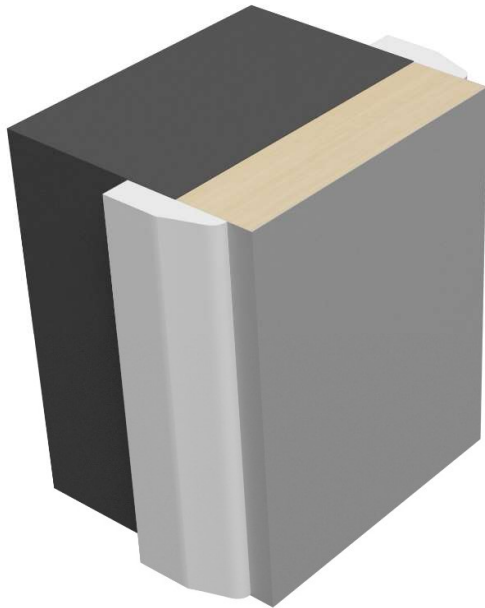

Chamfer and Rounded Architrave Detail

- ✓ Suitable for internal configurations
- ✓ Available in Softwood, MDF or Hardwood
- ✓ Measurements as per schedule
- ✓ Stock size is 69x18mm