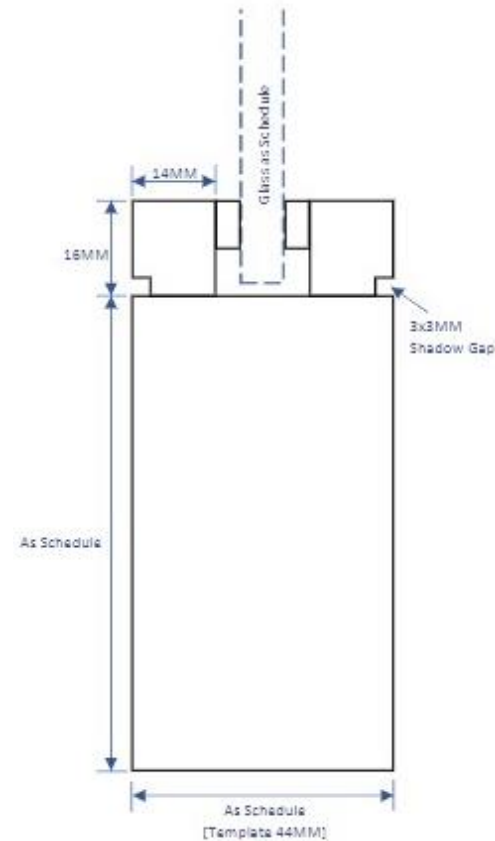

Flush Beading Detail

- ✓ For use on internal vision panels or screens
- ✓ Suitable for internal configurations
- ✓ Supplied in a hardwood material
- ✓ Finishes include lacquered, stained, or primed