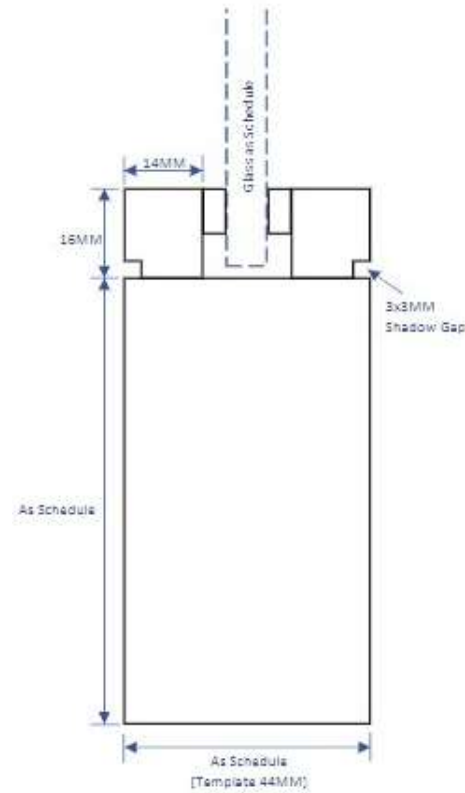

## Flush Beading Detail

- ✓ For use on internal vision panels or screens
- ✓ Suitable for internal configurations
- ✓ Supplied in a hardwood material
- ✓ Finishes include lacquered, stained, primed or PVC wrapped