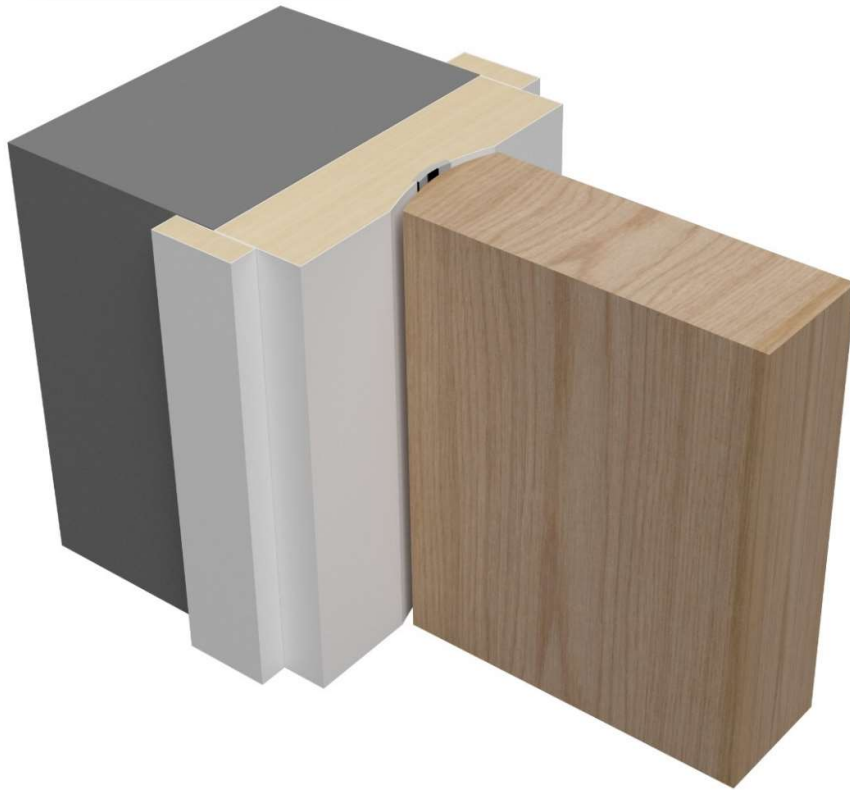

## Frame Detail Double Action

- ✓ Suitable for internal use
- ✓ For double action where leaf swings both directions
- ✓ Scalloped frame for doors with fire integrity
- ✓ Available in Softwood or Hardwood
- ✓ Frame Depth as per schedule
- ✓ Tested to FD30 and FD60