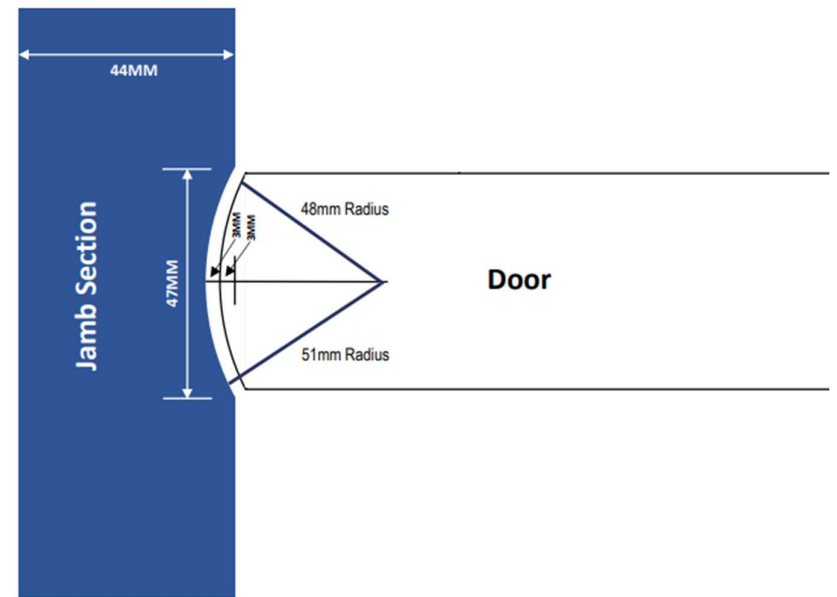

## Frame Detail Double Action

- ✓ Suitable for internal use
- ✓ For double action where leaf swings both directions
- ✓ Scalloped frame for doors with fire integrity
- ✓ Available in Softwood or Hardwood
- ✓ Frame Depth as per schedule
- ✓ Tested to FD30 and FD60