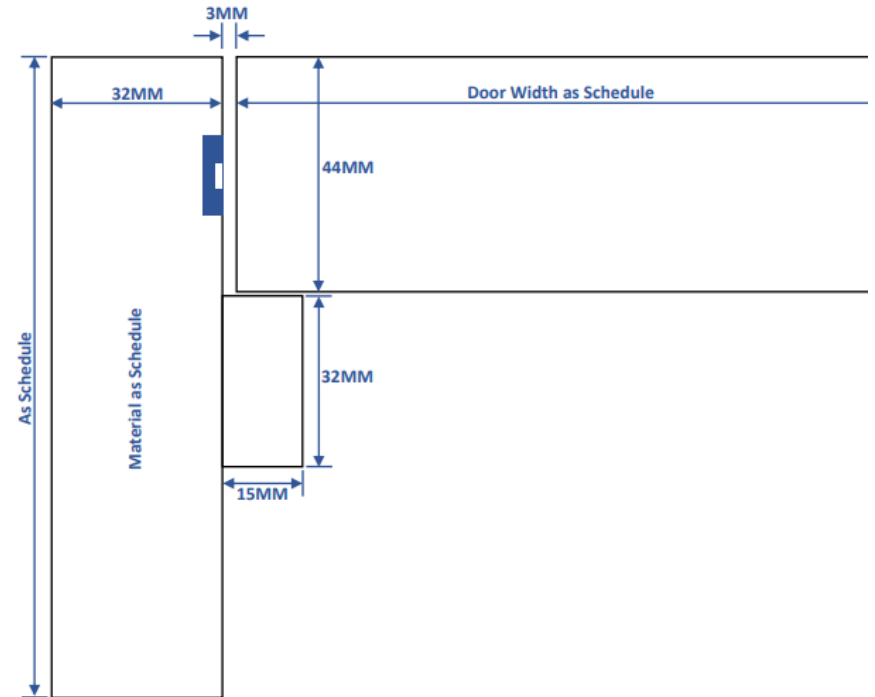

Frame Detail Loose Stop

- ✓ Suitable for most internal configurations
- ✓ Available in Softwood, MDF or Hardwood
- ✓ Frame Depth as per schedule
- ✓ Loose Stops pre-pinned prior to delivery
- ✓ Tested to FD30, FD60, FD90 & FD120