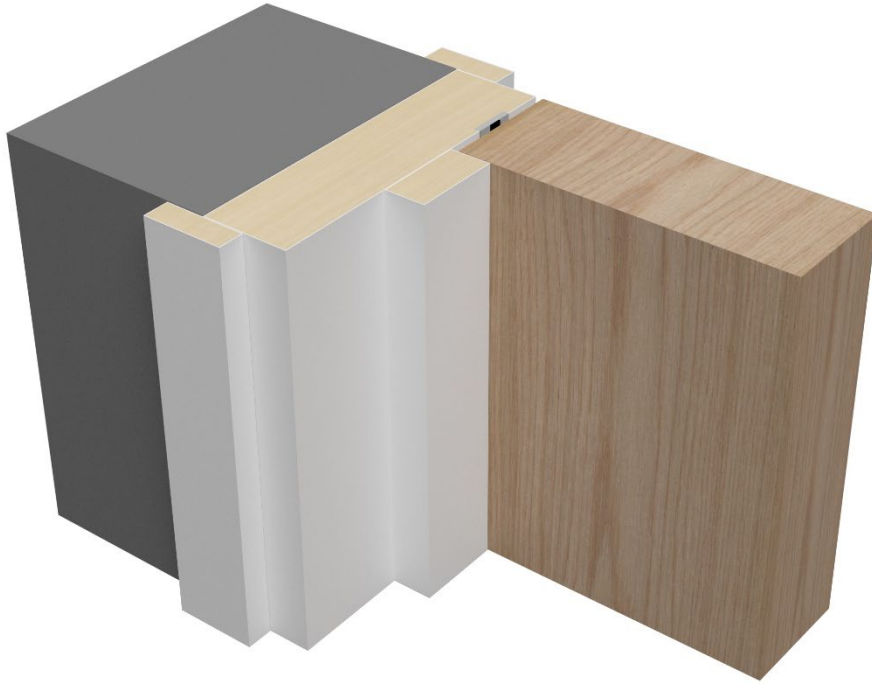

Frame Detail Loose Stop

- ✓ Suitable for most internal configurations
- ✓ Available in Softwood, MDF or Hardwood
- ✓ Frame Depth as per schedule
- ✓ Loose Stops pre-pinned prior to delivery
- ✓ Tested to FD30, FD60, FD90 & FD120