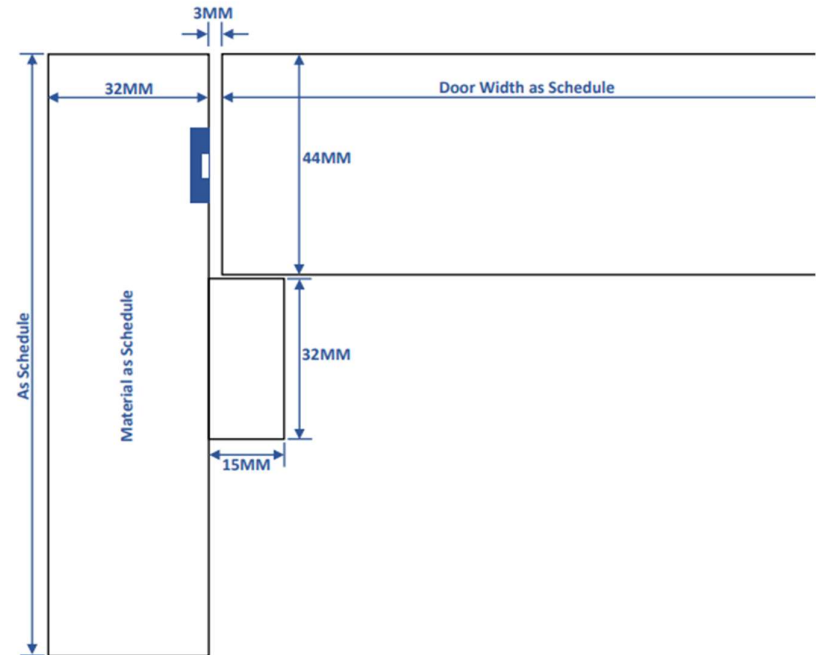

## Frame Detail Loose Stop

- ✓ Suitable for most internal configurations
- ✓ Available in Softwood, MDF or Hardwood
- ✓ Frame Depth as per schedule
- ✓ MDF Loose Stops pre-pinned prior to delivery
- ✓ Tested to FD30, FD60, FD90 & FD120