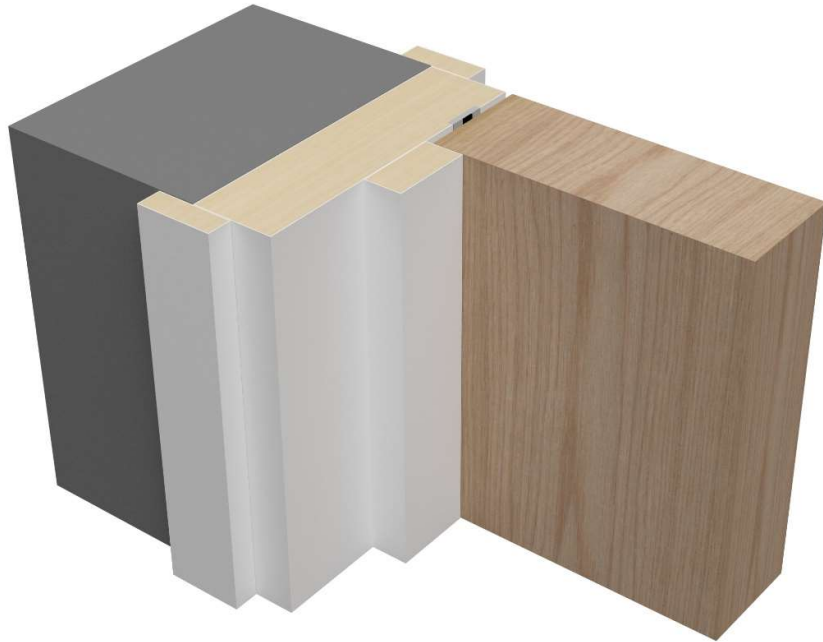

## Frame Detail Loose Stop

- ✓ Suitable for most internal configurations
- ✓ Available in Softwood, MDF or Hardwood
- ✓ Frame Depth as per schedule
- ✓ MDF Loose Stops pre-pinned prior to delivery
- ✓ Tested to FD30, FD60, FD90 & FD120