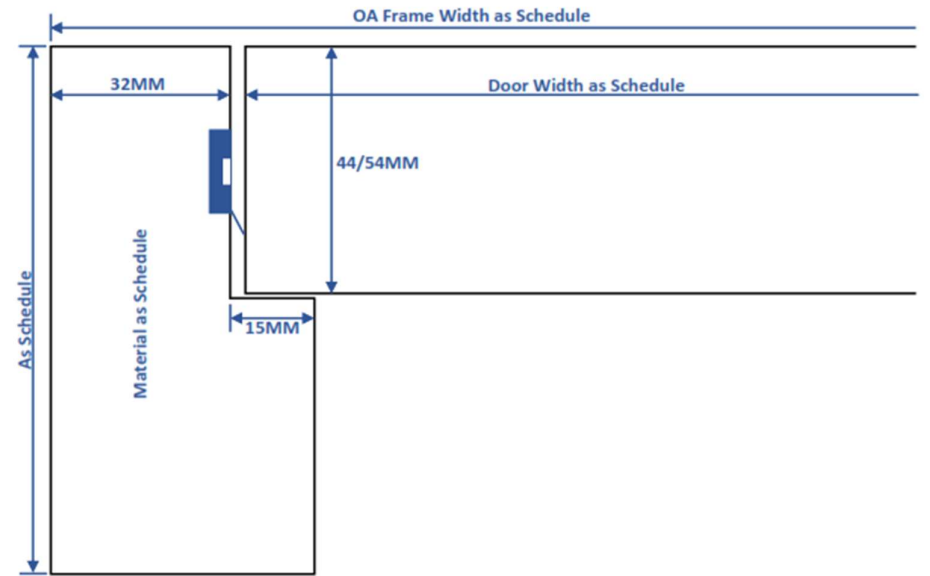

## Frame Detail with Rebated Stop

- ✓ Suitable for internal configurations
- ✓ Available in Softwood, MDF or Hardwood
- ✓ Frame Depth as per schedule
- ✓ Tested to FD30 and FD60
- ✓ Tested to PAS24 and SBD