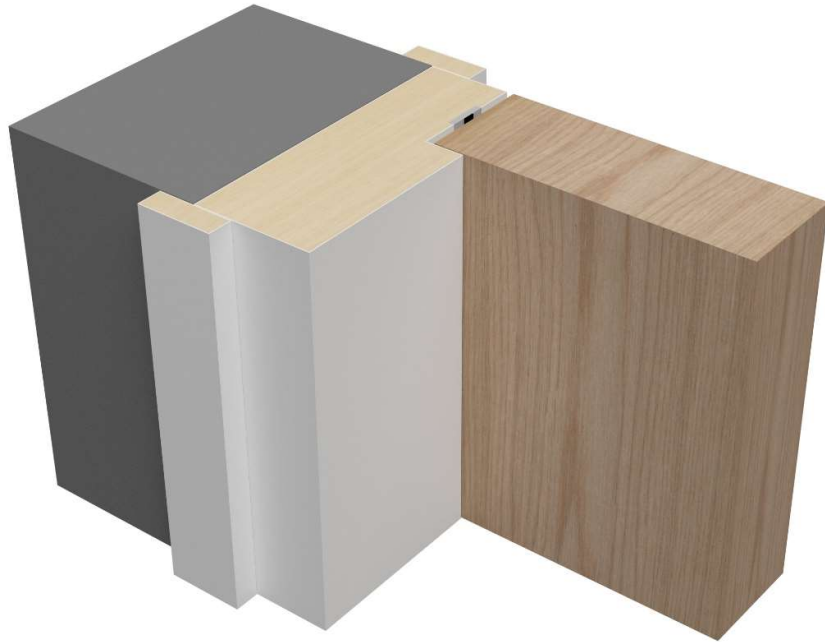

## Frame Detail with Rebated Stop

- ✓ Suitable for internal configurations
- ✓ Available in Softwood, MDF or Hardwood
- ✓ Frame Depth as per schedule
- ✓ Tested to FD30 and FD60
- ✓ Tested to PAS24 and SBD