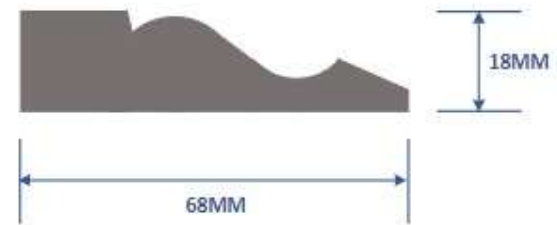

## Ogee Architrave Detail

- ✓ Suitable for internal configurations
- ✓ Available in Softwood, MDF or Hardwood
- ✓ Measurements as per schedule
- ✓ Stock size is 68x18mm