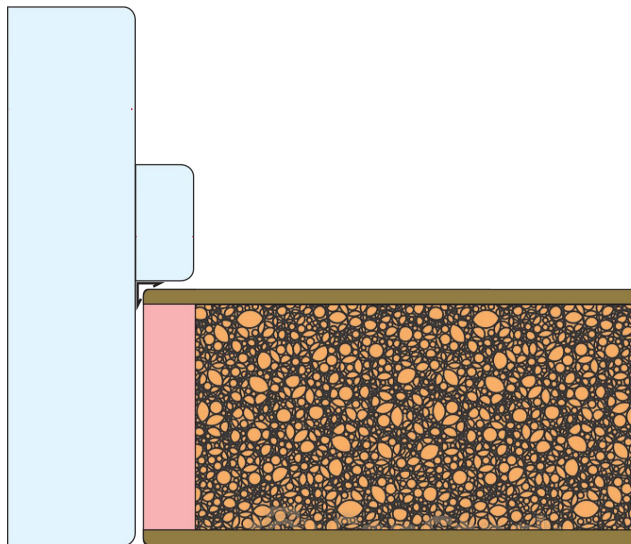

## PURASOUND 35dB Rw

44mm or 54mm

### Specification

- 44mm or 54mm thick door leaf
- Core constructed from solid particle board
- Frame made of solid wood, with MDF or plywood base, or steel
- Glazed elements can be incorporated

### Size range

Width: 600mm-1300mm

Height: 1500mm-2700mm

Double doors from 1200mm to 2600mm