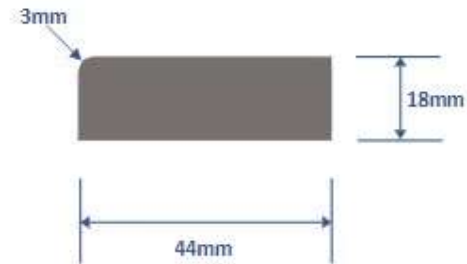

Radiused 1 Edge Architrave Detail

- ✓ Suitable for internal configurations
- ✓ Available in Softwood, MDF or Hardwood
- ✓ Measurements as per schedule
- ✓ Stock size is 44x18mm
- ✓ Other radius sizes available