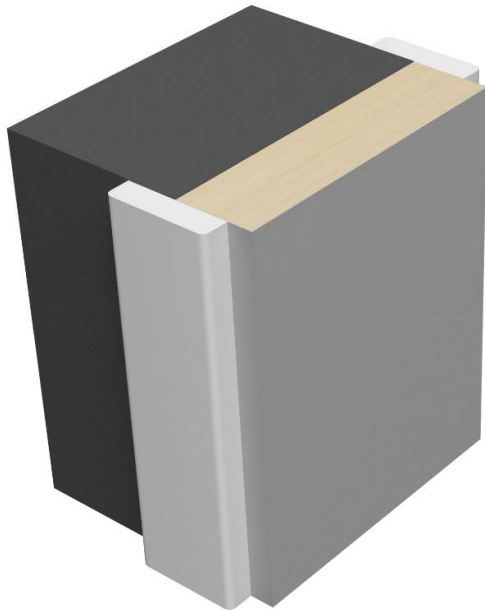

Radiused 2 Edges Architrave Detail

- ✓ Suitable for internal configurations
- ✓ Available in Softwood, MDF or Hardwood
- ✓ Measurements as per schedule
- ✓ Stock size is 44x15mm
- ✓ Other radius sizes available