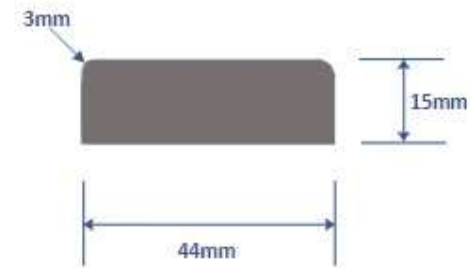

Radiused 2 Edges Architrave Detail

- ✓ Suitable for internal configurations
- ✓ Available in Softwood, MDF or Hardwood
- ✓ Measurements as per schedule
- ✓ Stock size is 44x15mm
- ✓ Other radius sizes available