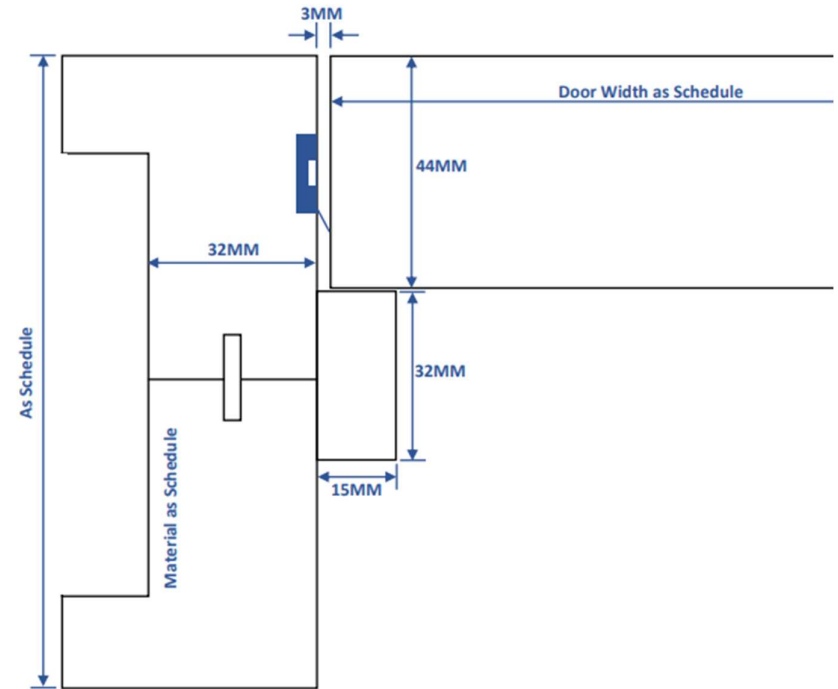

Frame Detail Split Frame with Integrated Architraves Loose Stop

- ✓ For configurations where integral architraves are required
- ✓ Door leaf flush with the architrave
- ✓ Available in softwood, MDF or hardwood
- ✓ Frame depth as per schedule
- ✓ MDF door stops supplied loose
- ✓ Tested to FD30 and FD60