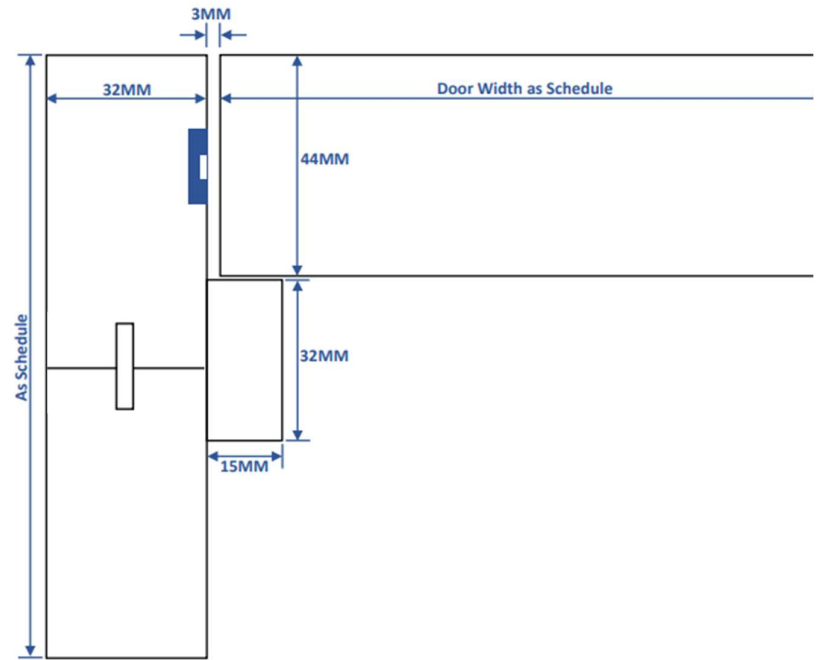

## Frame Detail Split Frame with Loose Stop & Architraves

- ✓ Allows tolerance for varying wall widths
- ✓ Door leaf flush with the wall
- ✓ Available in softwood, MDF or hardwood
- ✓ Frame depth as per schedule
- ✓ MDF door stops supplied loose
- ✓ Tested to FD30 and FD60