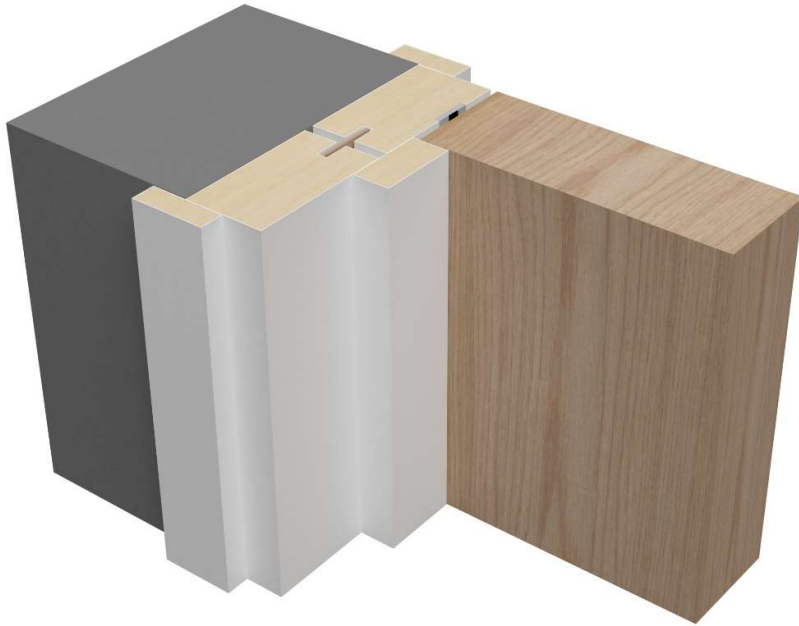

## Frame Detail Split Frame with Loose Stop & Architraves

- ✓ Allows tolerance for varying wall widths
- ✓ Door leaf flush with the wall
- ✓ Available in softwood, MDF or hardwood
- ✓ Frame depth as per schedule
- ✓ MDF door stops supplied loose
- ✓ Tested to FD30 and FD60