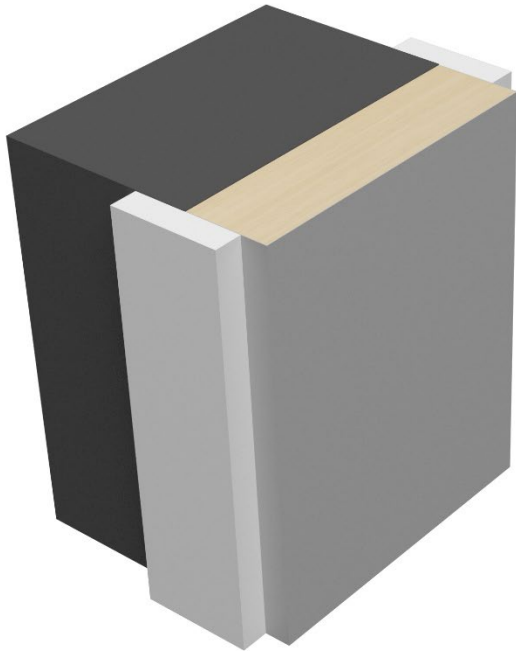

Standard Square Architrave Detail

- ✓ Suitable for internal configurations
- ✓ Available in Softwood, MDF or Hardwood
- ✓ Measurements as per schedule
- ✓ Stock size is 44x18mm