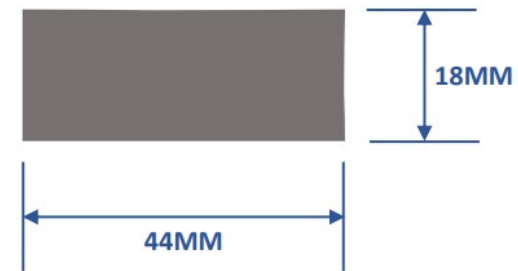

Standard Square Architrave Detail

- ✓ Suitable for internal configurations
- ✓ Available in Softwood, MDF or Hardwood
- ✓ Measurements as per schedule
- ✓ Stock size is 44x18mm