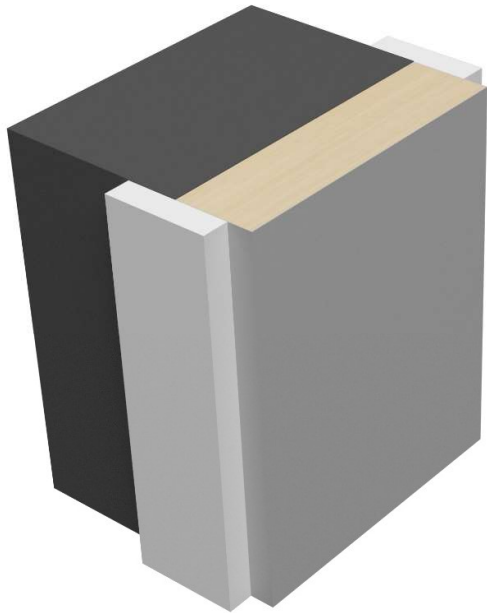

Standard Square Architrave Detail

- ✓ Suitable for internal configurations
- ✓ Available in Softwood, MDF or Hardwood
- ✓ Measurements as per schedule
- ✓ Stock size is 44x18mm