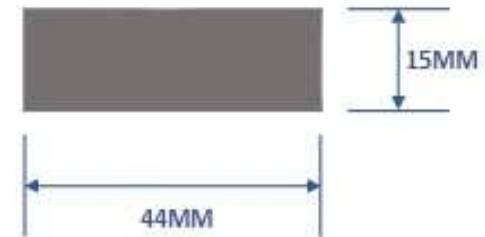

Standard Square Architrave Detail

- ✓ Suitable for internal configurations
- ✓ Available in Softwood, MDF or Hardwood
- ✓ Measurements as per schedule
- ✓ Stock size is 44x18mm