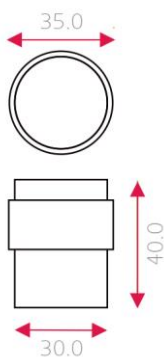

Suitability

Standards

Technical