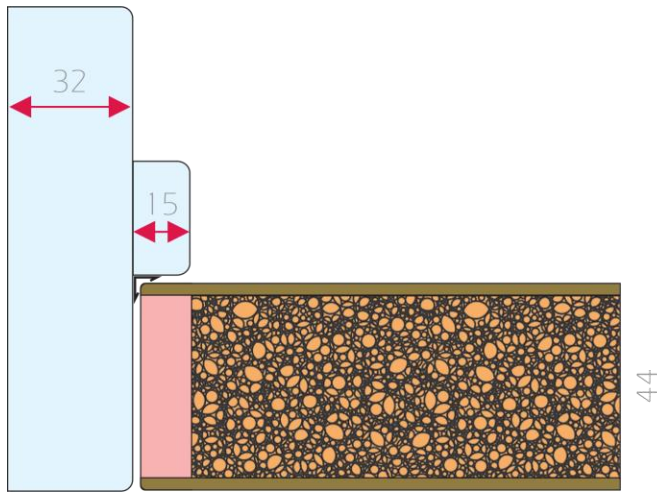

PURASOUND 30dB Rw

Specification

- 44mm thick door leaf
- Core constructed from solid particle board
- Frame made of solid wood, with MDF or plywood base, or steel
- Glazed elements can be incorporated

Ironmongery options

- Range of items available, specific items may need to be assessed
- Standard, lift-off or invisible hinges
- Standard or hidden automatic door closers
- Drop seals included

Standards

EN 1634-1
BS 476-22

Size range

Width: 600mm-1300mm

Height: 1500mm-2700mm

Double doors from 1200mm to 2600mm

Suitability

Available finishes

Wide range of veneers

Selection of laminates