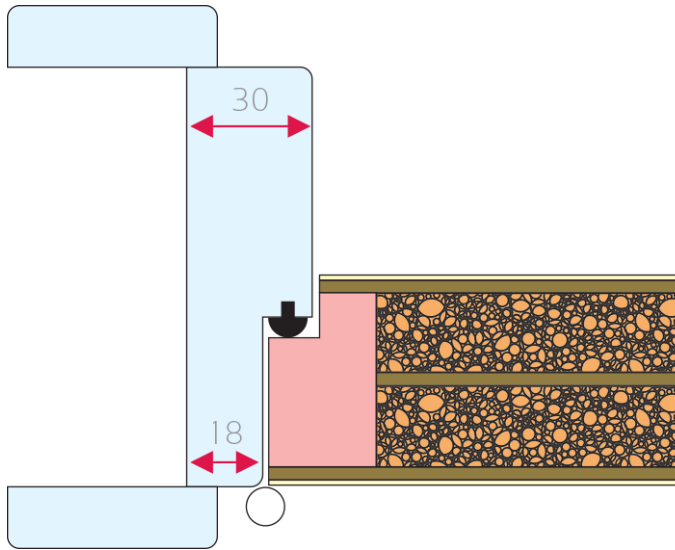

PURASOUND 35dB Rw

Specification

- 50mm thick door leaf with solid perimeter frame
- Core constructed from timber and acoustic insulation materials
- Frame made of solid wood, with MDF or plywood base
- Glazed elements can be incorporated

Ironmongery options

- Range of items available, specific items may need to be assessed
- Standard, lift-off or invisible hinges
- Standard or hidden automatic door closers

Standards

EN 1634-1

EN 1634-1

EN ISO 140-3

Size range

Width: 600mm-1300mm

Height: 1500mm-2700mm

Double doors from 1200mm to 2600mm

Suitability

Available finishes

Wide range of veneers

Selection of laminates