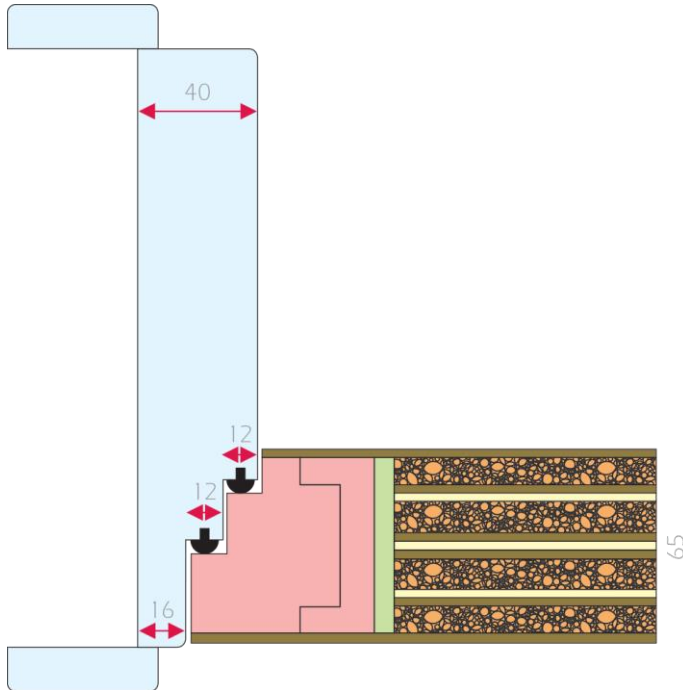

PURASOUND 45dB Rw

Specification

- 65mm thick door leaf with solid perimeter frame
- Core constructed from timber and acoustic insulation materials
- Frame made of solid wood, with MDF or plywood base
- Glazed elements can be incorporated

Ironmongery options

- Range of items available, specific items may need to be assessed
- Standard, lift-off or invisible hinges
- Standard or hidden automatic door closers

Standards

EN 1634-1

EN 1634-1

EN ISO 140-3

Size range

Width: 600mm-1300mm

Height: 1500mm-2700mm

Double doors from 1200mm to 2600mm

Suitability

Available finishes

Wide range of veneers

Selection of laminates