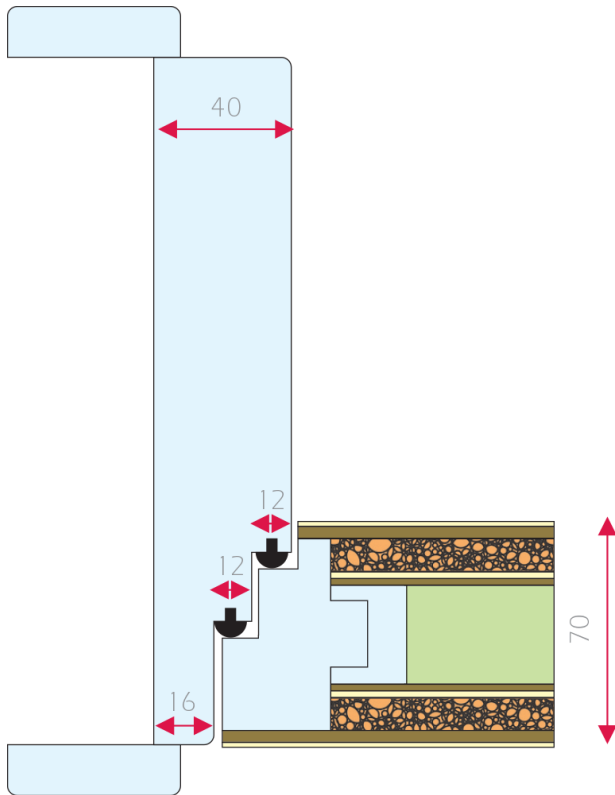

PURASOUND 50dB Rw

Specification

- 70mm thick door leaf with solid perimeter frame
- Core constructed from timber and acoustic insulation materials
- Frame made of solid wood, with MDF or plywood base
- Glazed elements can be incorporated

Ironmongery options

- Range of items available, specific items may need to be assessed
- Standard, lift-off or invisible hinges
- Standard or hidden automatic door closers

Standards

EN 1634-1

EN 1634-1

EN ISO 140-3

Size range

Width: 600mm-1300mm

Height: 1500mm-2700mm

Double doors from 1200mm to 2600mm

Suitability

Available finishes

Wide range of veneers

Selection of laminates