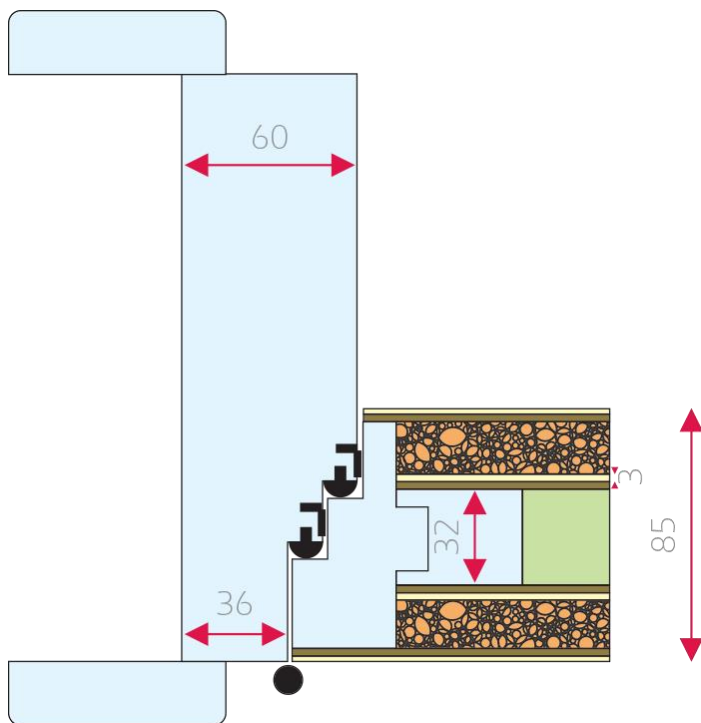

PURASOUND 55dB Rw

Specification

- 85mm thick door leaf with solid perimeter frame
- Core constructed from timber and acoustic insulation materials
- Frame made of solid wood, with MDF or plywood base
- Glazed elements can be incorporated

Ironmongery options

- Range of items available, specific items may need to be assessed
- Standard, lift-off or invisible hinges
- Standard or hidden automatic door closers

Standards

EN 1634-1

EN 1634-1

EN ISO 140-3

Size range

Width: 600mm-1300mm

Height: 1500mm-2700mm

Double doors from 1200mm to 2600mm

Suitability

Available finishes

Wide range of veneers

Selection of laminates