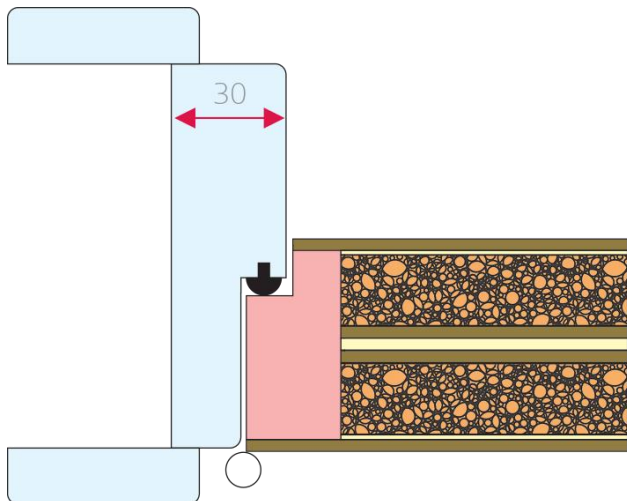

PURASOUND 40dB Rw

Specification

- 55mm thick door leaf with solid perimeter frame
- Core constructed from timber and acoustic insulation materials
- Frame made of solid wood, with MDF or plywood base
- Glazed elements can be incorporated

Ironmongery options

- Range of items available, specific items may need to be assessed
- Standard, lift-off or invisible hinges
- Standard or hidden automatic door closers

Standards

EN 1634-1

EN 1634-1

EN ISO 140-3

Size range

Width: 600mm-1300mm

Height: 1500mm-2700mm

Double doors from 1200mm to 2600mm

Suitability

Available finishes

Wide range of veneers

Selection of laminates